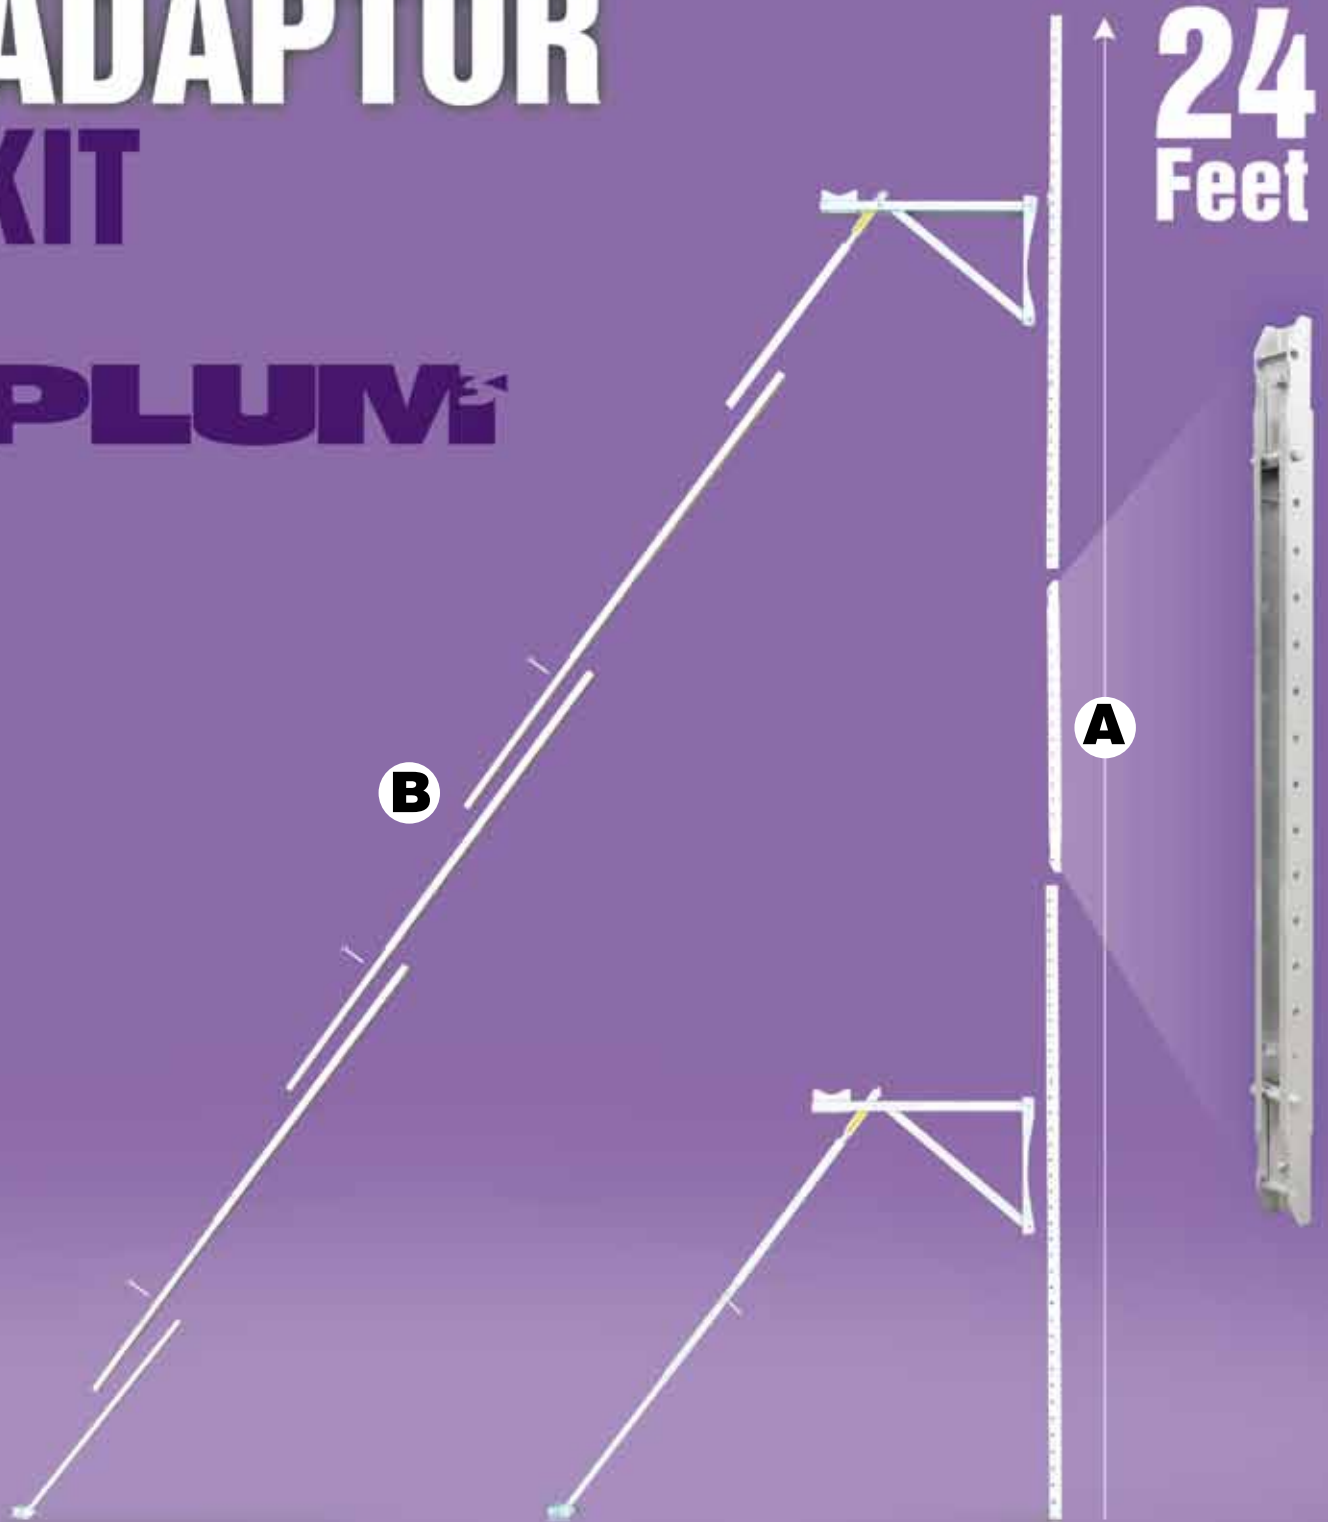

ADAPTOR KIT

PLUM

Adaptor Kit Includes:

- **A.** One 4' strongback adaptor
- **B.** Three outrigger extensions

PLUMWALL
ICF BRACING SYSTEMS