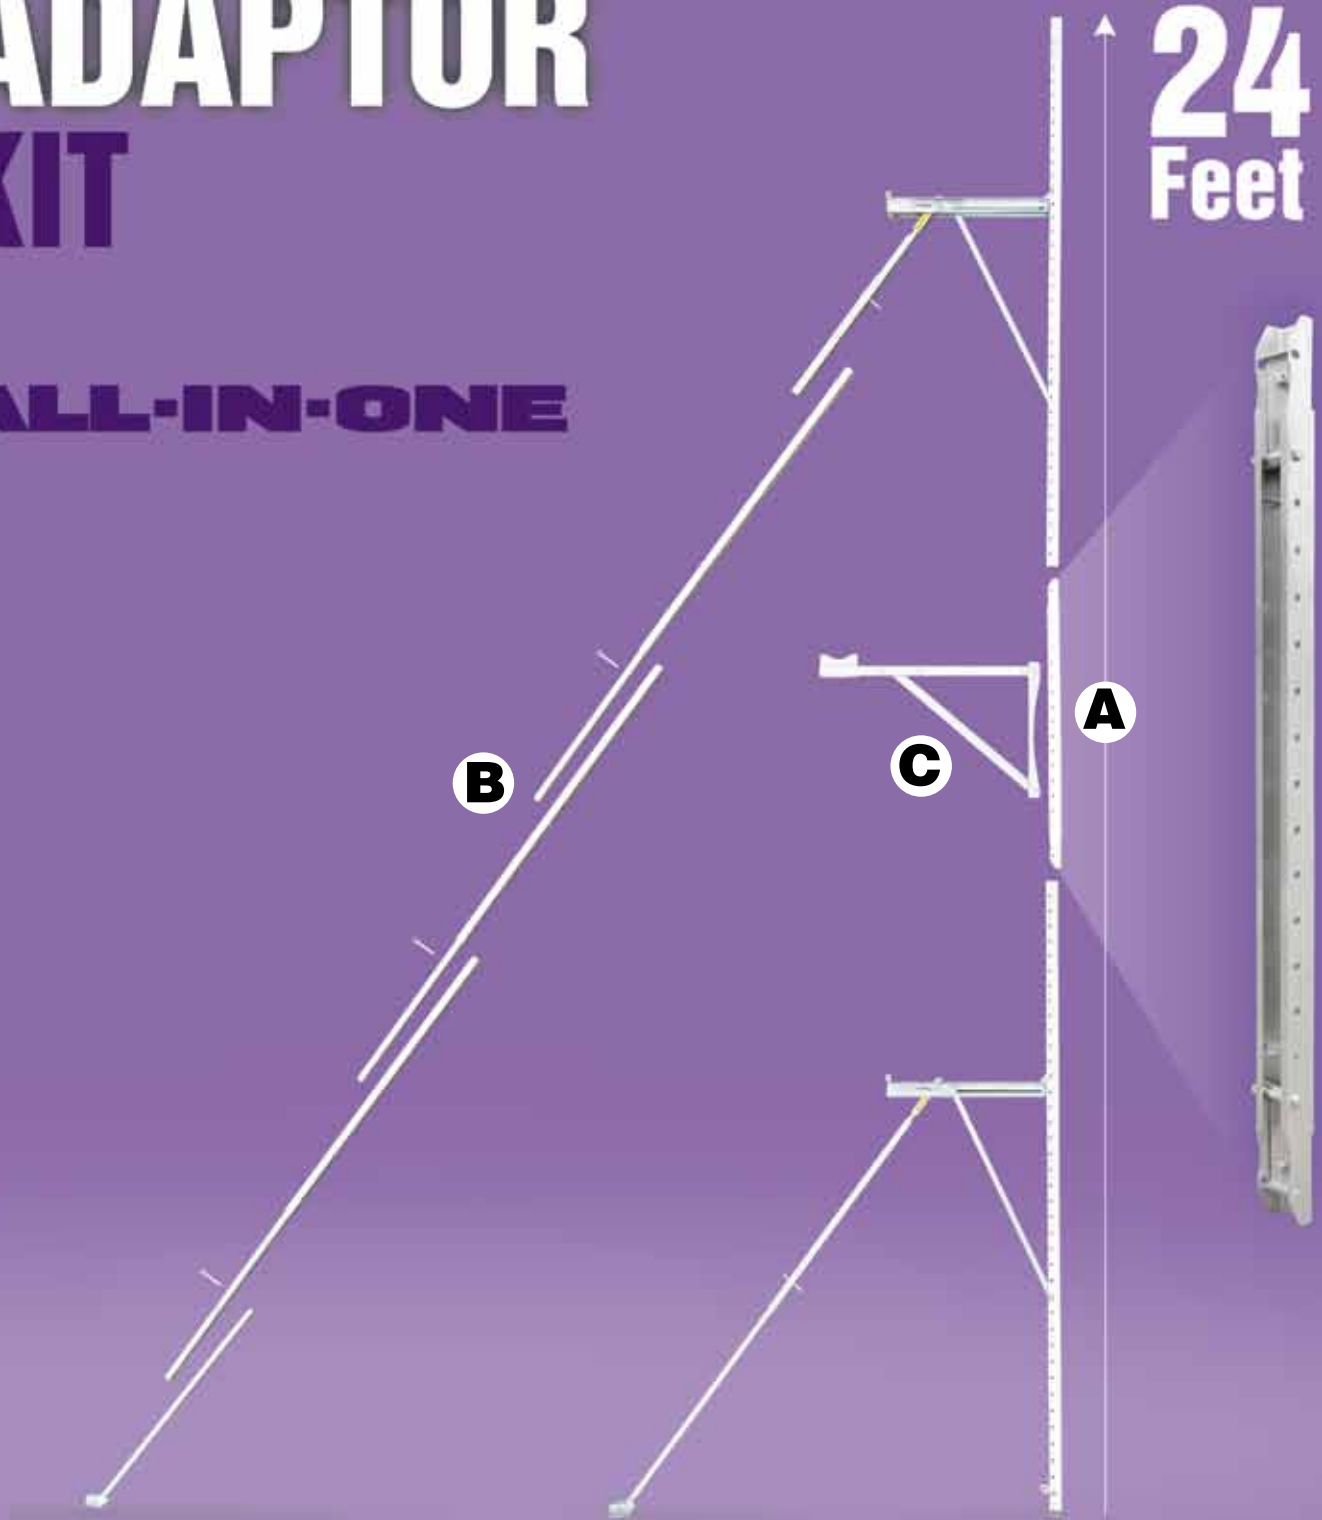

ADAPTOR KIT

ALL-IN-ONE

Adaptor Kit Includes:

- A. One 4' strongback adaptor
- B. Three outrigger extensions

Options:

- C. Plum3 platform for mid-level construction

PLUMWALL
ICF BRACING SYSTEMS

ADAPTOR KIT